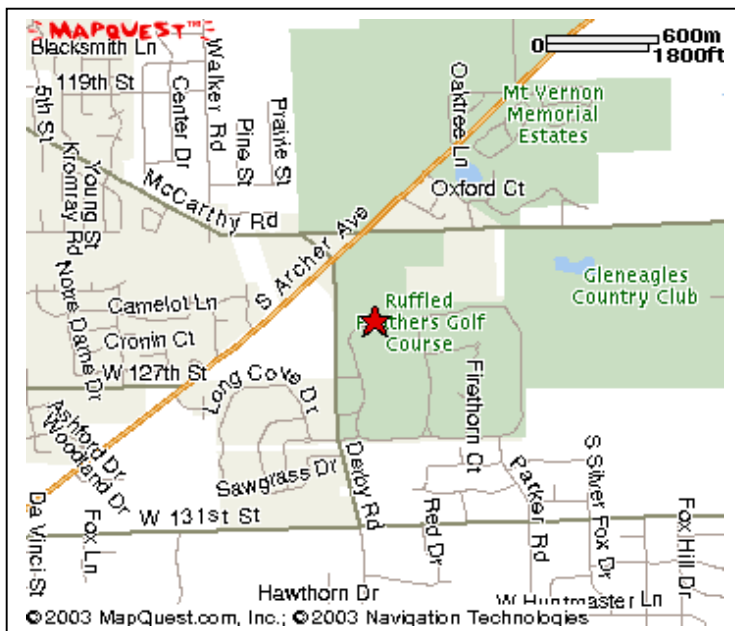

## Directions to Ruffled Feathers Golf Club

From the Western Suburbs:

- Take 355 South to 55 North
- Take 55 North one mile to Lemont Road South
- Turn left on Illinois Street two blocks to 4-way stop (Stephens St., which may be unmarked)
- Turn right on Stephens for three miles.
- Turn right on Derby Road to Ruffled Feathers.

From Chicago:

- Take 294 to 55 South. Exit Route 83 South (Kingery Highway)
- Route 83 will merge with 171 at approximately 103rd street.
- Follow 83/171 South for 3 miles. Route 83 will split east (to the left)  
- Stay on 171 – DO NOT TURN EAST (left) on 83
- Turn south (left) on Derby Road to Ruffled Feathers Entrance (1/2 mile).
- We will be the second entrance on your left.